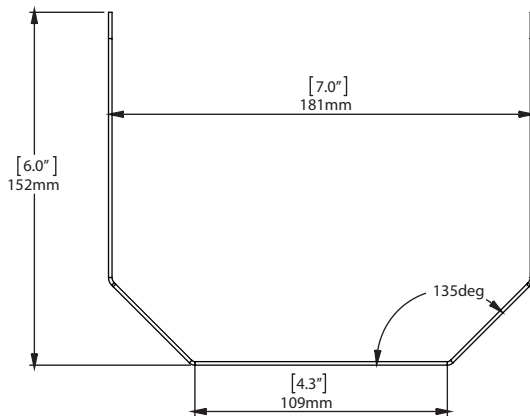

MOUNTING

MOUNTING BRACKET