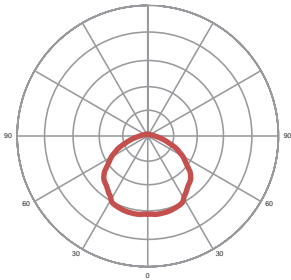

OPTIC OPTIONS

W - Wide