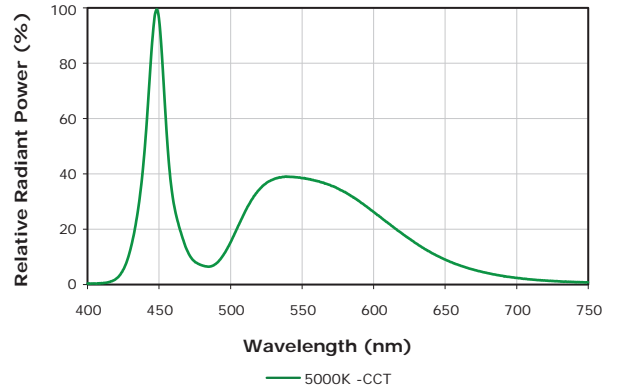

PHOTOMETRICS