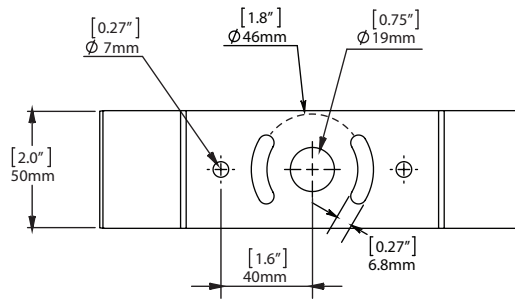

MOUNTING

MOUNTING BRACKET