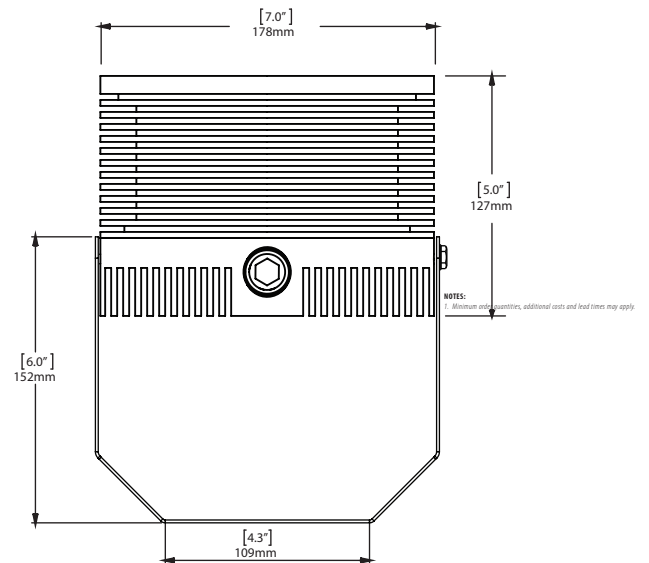

KEY FEATURES

- Designed for harsh locations
- Available with 100° (wide/frosted) beam profile
- Thermally managed for maximum longevity
- Robust construction suitable for outdoor applications
- Lifespan greater than 60,500 hours
- Built-in Junction Box for easy wiring

TECHNICAL SPECIFICATIONS / MAXIMUM RATINGS

| | |
|---------------------------|---|
| HOUSING | Anodized Aluminum |
| MOUNTING | Stainless Steel Yoke |
| VOLTAGE MAXIMUM | 240VAC |
| INPUT VOLTAGE | 100-240VAC (50/60 Hz) |
| POWER (TYP) | 50W |
| CURRENT (TYP) | 0.4A @ 120VAC |
| CONNECTIONS | 1.8 m 6ft flying lead or 3/4" NPT (Custom lengths available) |
| TEMPERATURE RANGE | -40°C to +45°C (Case ~20°C above ambient) |
| CERTIFICATIONS | Conforms to UL 1598 Standard Certified to CSA 22.2 No. 250.0 |
| INGRESS PROTECTION | IP66 |
| COLOUR TEMP RANGE | 50: 5000K Special Order: 2700-6500K |
| CRI VALUE (MIN) | 50: 70 |
| TOTAL LUMENS | 50-W: 1996 |
| LUMEN MAINTENANCE | LM-80 > 60,500 hrs (Based on CREE long term testing) |
| WEIGHT | 4.3 kg 9.5 lbs |

* The ambient temperature during lifetime, lumen and chromaticity determination is 25°C ± 1°C

DIMENSIONS

WARRANTY

Five (5) year limited warranty to the original purchaser. The warranty covers defects in materials and workmanship under normal use and service.